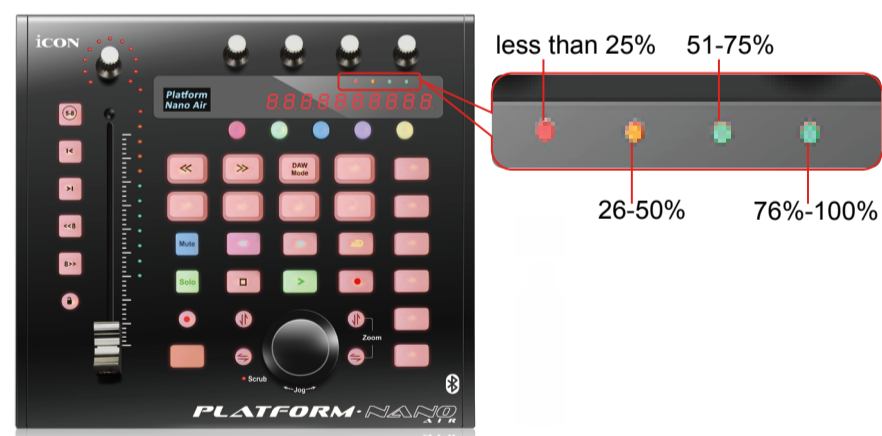

PlatformNano Air

- Unpack / Déballer
- Auspacken / Disimballare il contenuto
- Desembalaje / パッケージを開く

PlatformNano Air x 1pc

USB3.0 Cable x 1

Quick Start Guide x 1

Note: PlatformNano Air + USB MIDI Controller in Pack

PAIRED MCP

(1) MCP

(1) MCP: Nuendo/Cubase; Digital Performer; FL Studio; SamplitudePro; Reaper; Studio One; Bitwig; Reasons; Sonar; Audition; Ableton Live

(2) LogicPro: Logic Pro

(3) HUI: ProTools

(4) User-Def: User self mapping with iMap

- Please fully charge (around 5-hours) your PlatformNano air before first use.
- Veuillez charger complètement (environ 5 heures) votre PlatformNano Air avant la première utilisation.
- Bitte laden Sie Ihre PlatformNano Air vor dem ersten Gebrauch vollständig auf (ca. 5 Stunden).
- Si prega di caricare completamente (circa 5 ore) il PlatformNano Air prima del primo utilizzo.
- Cargue completamente (alrededor de 5 horas) su PlatformNano Air antes del primer uso.
- 初めて使用する前に、PlatformNano Air をフル充電 (約 5 時間) してください。

Charging the battery

There are four LED battery level indications.