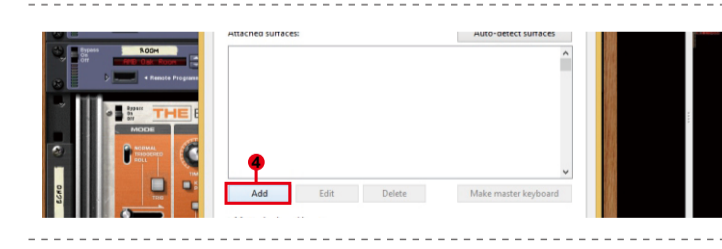

PlatformNano Air / PlatformNano + Platform D3

For Mackie Control / HUI

Samplitude

Studio One

Logic Pro

Ableton Live

Pro Tools

Reason