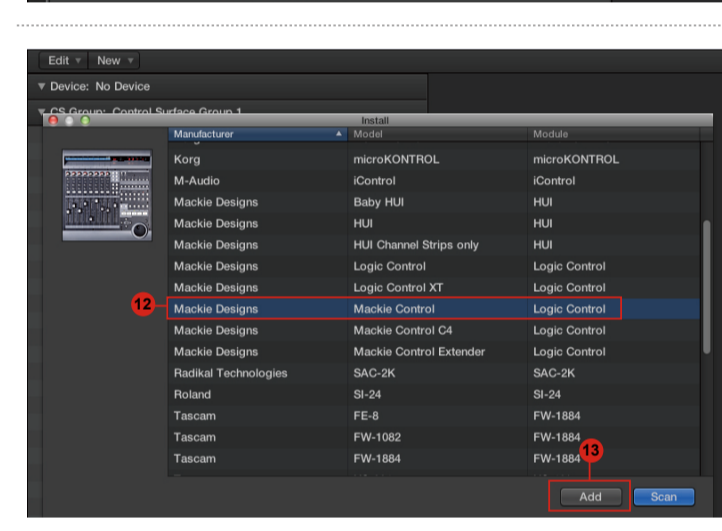

PlatformNano Air / PlatformNano + Platform D3

For Mackie Control / HUI

Samplitude

Studio One

Logic Pro

Ableton Live

Pro Tools

Reason