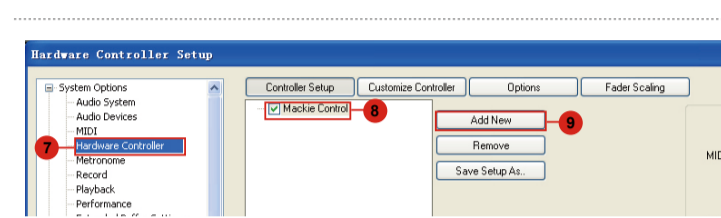

For Mackie Control / HUI

Samplitude