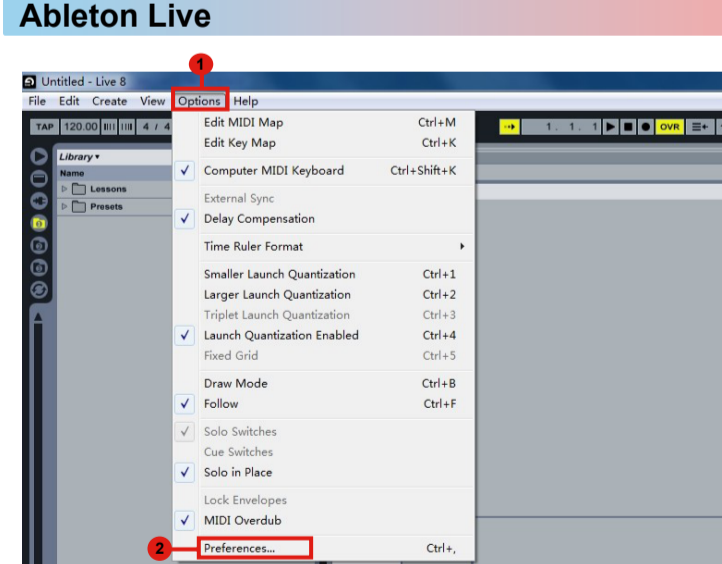

PlatformNano Air / PlatformNano + Platform D3

For Mackie Control / HUI

Samplitude

Studio One

Logic Pro

Ableton Live

Pro Tools

Reason