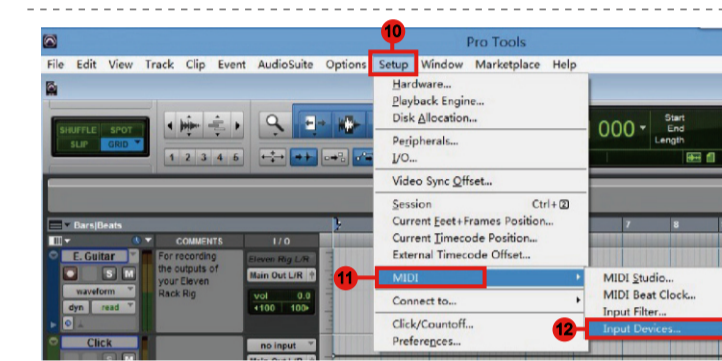

PlatformNano Air / PlatformNano + Platform D3

For Mackie Control / HUI

Samplitude

Studio One

Logic Pro

Ableton Live

Pro Tools

Reason