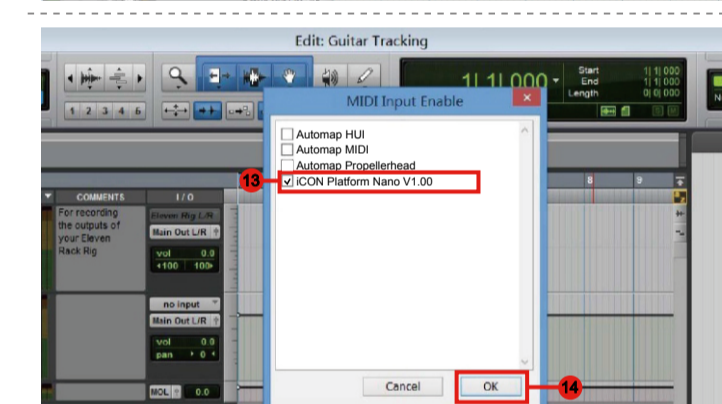

PlatformNano Air / PlatformNano + Platform D3

For Mackie Control / HUI

Samplitude

Studio One

Logic Pro

Ableton Live

Pro Tools

Reason