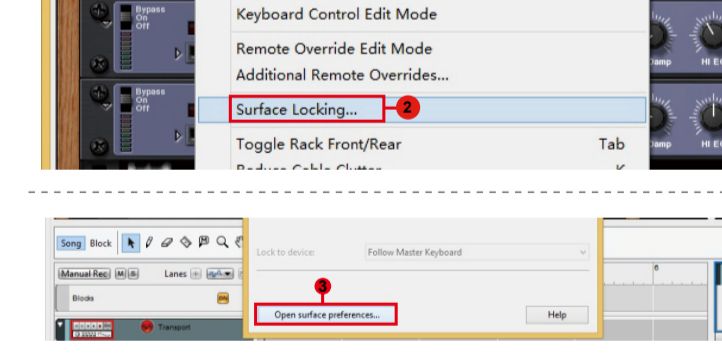

PlatformNano Air / PlatformNano + Platform D3

For Mackie Control / HUI

Samplitude

Studio One

Logic Pro

Ableton Live

Pro Tools

Reason