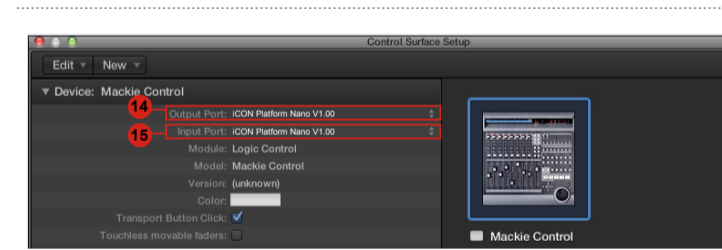

PlatformNano Air / PlatformNano + Platform D3

For Mackie Control / HUI

Samplitude

Studio One

Logic Pro

Ableton Live

Pro Tools

Reason