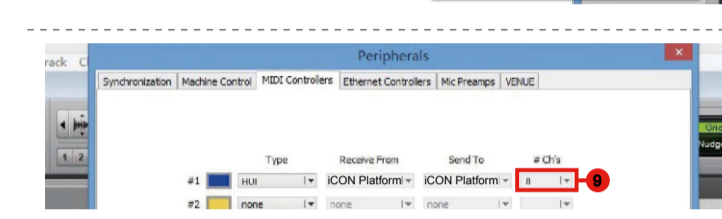

PlatformNano Air / PlatformNano + Platform D3

For Mackie Control / HUI

Samplitude

Studio One

Logic Pro

Ableton Live

Pro Tools

Reason