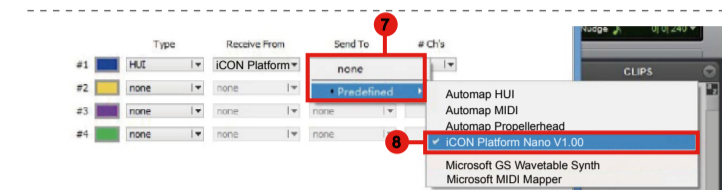

PlatformNano Air / PlatformNano + Platform D3

For Mackie Control / HUI

Samplitude

Studio One

Logic Pro

Ableton Live

Pro Tools

Reason