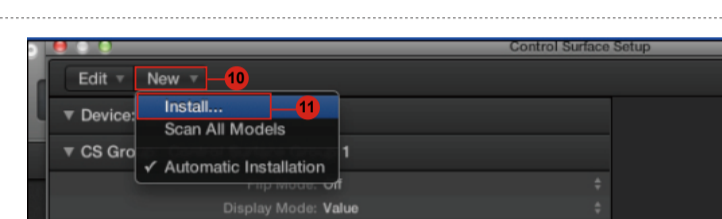

PlatformNano Air / PlatformNano + Platform D3

For Mackie Control / HUI

Samplitude

Studio One

Logic Pro

Ableton Live

Pro Tools

Reason