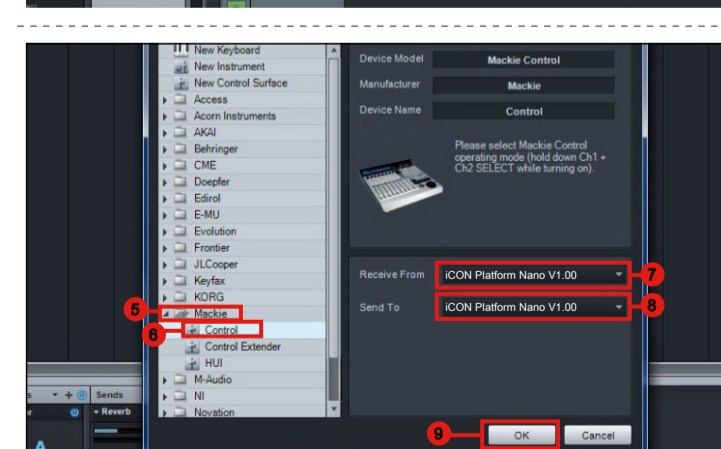

PlatformNano Air / PlatformNano + Platform D3

For Mackie Control / HUI

Samplitude

Studio One

Logic Pro

Ableton Live

Pro Tools

Reason