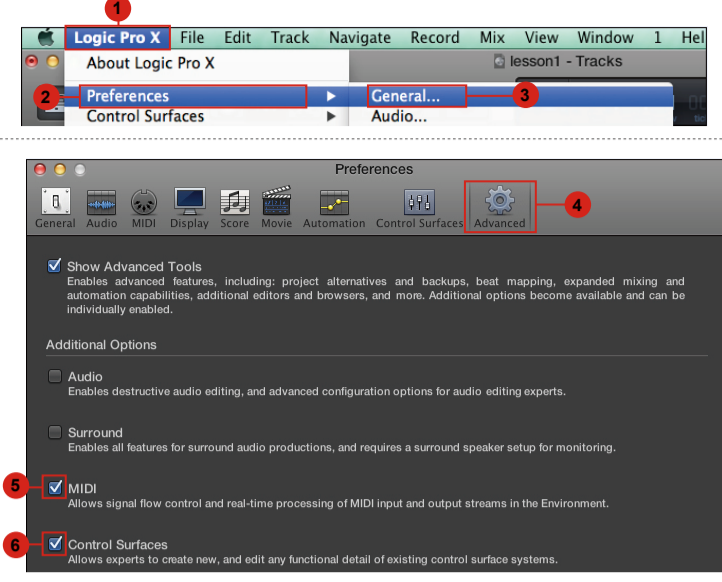

PlatformNano Air / PlatformNano + Platform D3

For Mackie Control / HUI

Samplitude

Studio One

Logic Pro

Ableton Live

Pro Tools

Reason