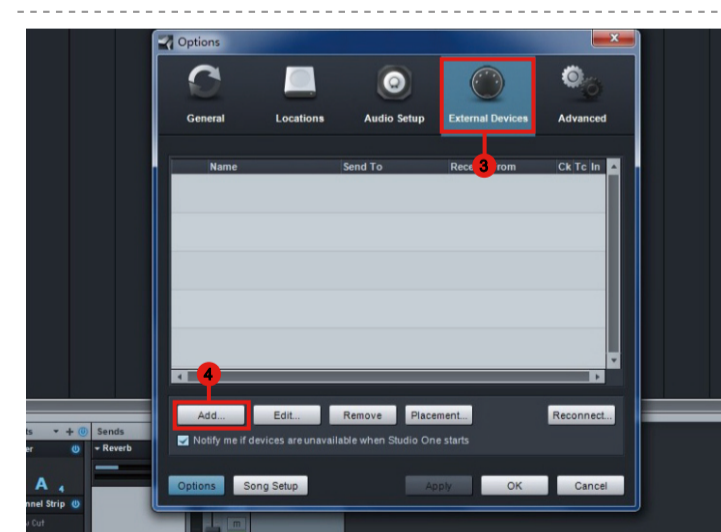

PlatformNano Air / PlatformNano + Platform D3

For Mackie Control / HUI

Samplitude

Studio One

Logic Pro

Ableton Live

Pro Tools

Reason