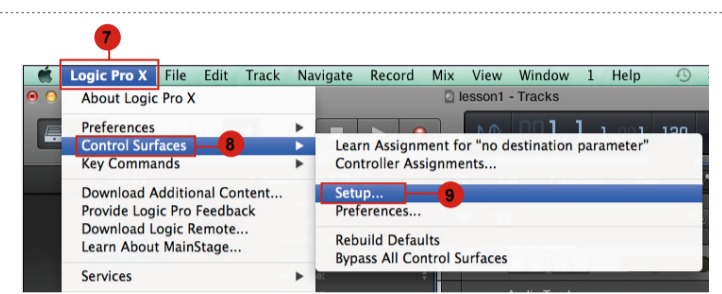

PlatformNano Air / PlatformNano + Platform D3

For Mackie Control / HUI

Samplitude

Studio One

Logic Pro

Ableton Live

Pro Tools

Reason