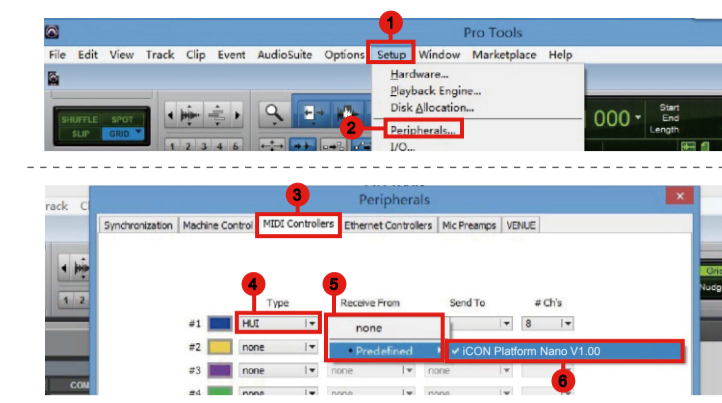

PlatformNano Air / PlatformNano + Platform D3

For Mackie Control / HUI

Samplitude

Studio One

Logic Pro

Ableton Live

Pro Tools

Reason