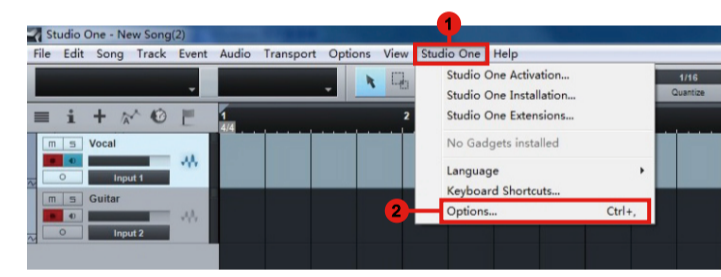

PlatformNano Air / PlatformNano + Platform D3

For Mackie Control / HUI

Samplitude

Studio One

Logic Pro

Ableton Live

Pro Tools

Reason