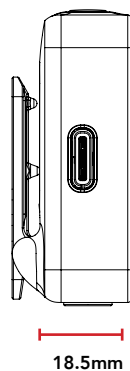

## MECHANICAL SPECIFICATIONS

Weight (grams):	30
Dimensions (millimetres):	Length: 44 Width: 45.3 Height: 18.3
Included Accessories:	2 x Furry Windshields 1 x SC22, 30cm USB-C to USB-C cable
RØDE Software Compatibility:	RØDE Central RØDE Connect RØDE Reporter RØDE Capture

## DIMENSIONS