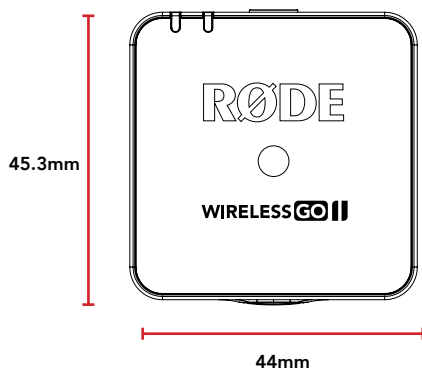

## MECHANICAL SPECIFICATIONS

Weight (grams):	30
Dimensions (millimetres):	Length: 44 Width: 45.3 Height: 18.3
Included Accessories:	2 x Furry Windshields 1 x SC22, 30cm USB-C to USB-C cable
RØDE Software Compatibility:	RØDE Central RØDE Connect RØDE Reporter RØDE Capture

## DIMENSIONS