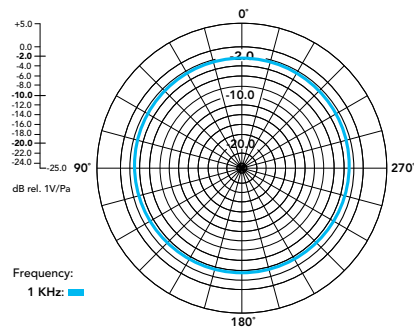

POLAR PATTERN