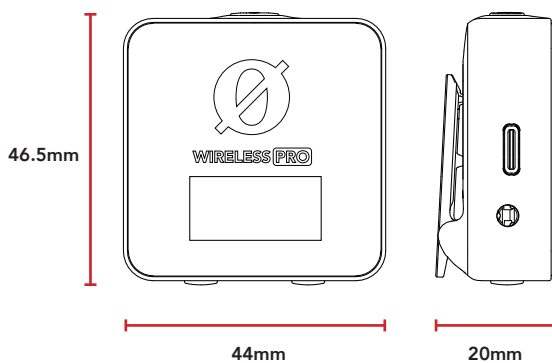

MECHANICAL SPECIFICATIONS

Weight (grams):	TX: 35	
	RX: 36	
Dimensions (millimetres):	Charge case: 177	
	Total: 284	
	TX: 46.5 (W) x 44 (L) x 20 (H)	
Compatible RØDE Accessories:	RX: 46.5 (W) x 44 (L) x 20 (H)	
	Charge case: 101 (W) x 82 (L) x 70 (D)	
Compatible RØDE Software:	Lavalier GO	SC7
	RØDELink Lav	SC11
	HS2	SC15
	Lavalier II	SC16
	Interview GO	SC17
	MagClip GO	SC18
	FlexClip GO	SC19
	SC2	SC21
Compatible RØDE Software:	SC4	SC22
	<ul style="list-style-type: none"> RØDE Central RØDE Connect UNIFY 	<ul style="list-style-type: none"> RØDE Central Mobile RØDE Reporter RØDE Capture

Accessory Case

2 x Lavalier II
With accessories

2 x MagClip GO

3 x Furry Windshield

DIMENSIONS

Receiver (RX)

Transmitter (TX)

POLAR PATTERN