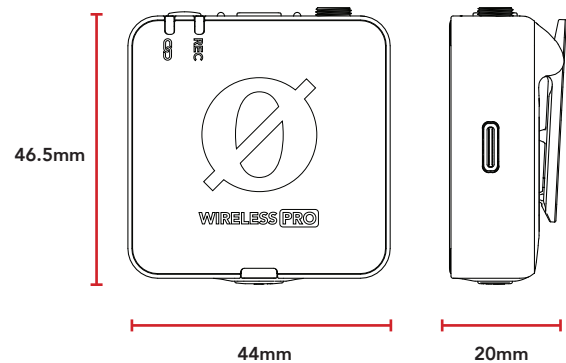

MECHANICAL SPECIFICATIONS

Weight (grams):	TX: 35	
	RX: 36	
Dimensions (millimetres):	Charge case: 177	
	Total: 284	
	TX: 46.5 (W) x 44 (L) x 20 (H)	
Compatible RØDE Accessories:	RX: 46.5 (W) x 44 (L) x 20 (H)	
	Charge case: 101 (W) x 82 (L) x 70 (D)	
Compatible RØDE Software:	Lavalier GO	SC7
	RØDELink Lav	SC11
	HS2	SC15
	Lavalier II	SC16
	Interview GO	SC17
	MagClip GO	SC18
	FlexClip GO	SC19
	SC2	SC21
Compatible RØDE Software:	SC4	SC22
	<ul style="list-style-type: none"> RØDE Central RØDE Connect UNIFY 	<ul style="list-style-type: none"> RØDE Central Mobile RØDE Reporter RØDE Capture

Accessory Case

2 x Lavalier II
With accessories

2 x MagClip GO

3 x Furry Windshield

DIMENSIONS

Receiver (RX)

Transmitter (TX)

POLAR PATTERN