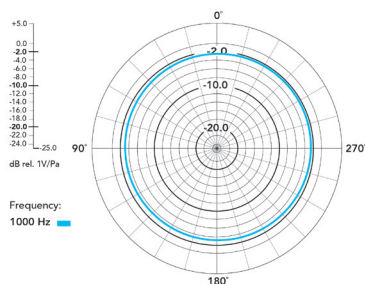

Accessory Case

2 x Lavalier II
With accessories

2 x MagClip GO

3 x Furry Windshield

DIMENSIONS

Receiver (RX)

Transmitter (TX)

POLAR PATTERN