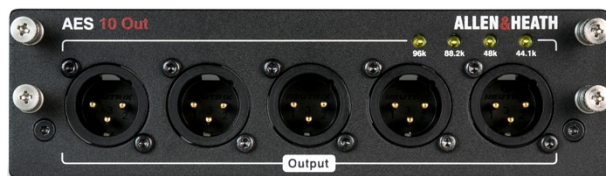

AES/EBU

DLIVE DIGITAL AUDIO CARD

The AES/EBU card is a digital audio interface option for the dLive range.

AES/EBU is an industry standard for digital stereo audio channels.

The AES/EBU card comes in 4 variants of 10out (M-DL-AES10O-A), 2in/8out (M-DL-AES2I8O-A), 4In/6out (M-DL-AES4I6O-A) and 6in/4out (M-DL-AES6I4-A)

All cards' output sample rate can be switched between 96kHz, 88.2kHz, 48kHz & 44.1kHz, while all inputs have an SRC from 32kHz to 192kHz.

The AES/EBU cards are compatible with the dLive product range.

Key Features

- Switchable sample rate on outputs
- SRC on inputs
- 4 configuration option available
- Sync form AES input

Benefits

- AES/EBU (AES 3) compatible
- SRC 32kHz to 192kHz
- Easy upgrade for dLive Surface or MixRack